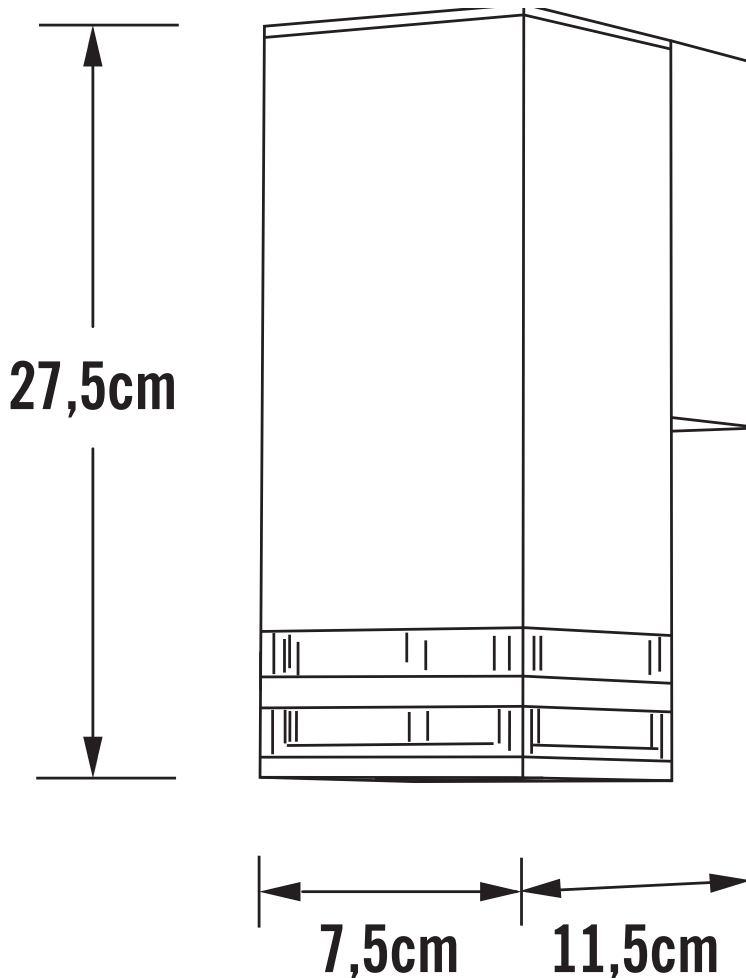

SPECIFICATION

- Ingress protection: IP44
- Class: Class I - Single Insulated, Earthed
- Voltage: 230V