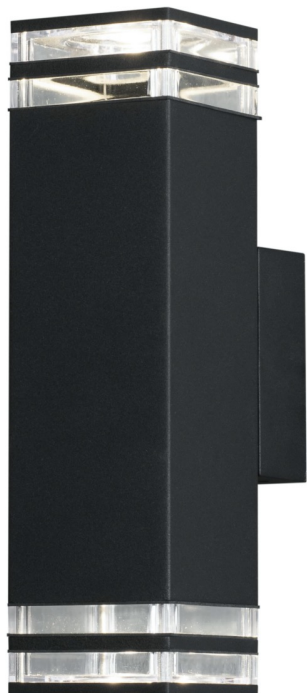

Konstsmide - Pollux - 408-750 - Black 2 Light IP44 Outdoor Wall Washer Light

REFERENCE

- SKU: FCL-17442
- Supplier SKU: 408-750
- Barcode: 7318304087508

CATEGORY

- Brand: Konstsmide
- Family: Pollux
- Category: Outdoor Lighting / Wall / Washer

APPEARANCE

- Base: Black Paint

DIMENSION

- Height: 275mm
- Width: 75mm
- Depth: 115mm
- Weight: .92kg

LIGHT SOURCE

- Lamp included: No
- Lamp detail: 2 x 7W Max LED GU10 (required)
- Dimmable
- Energy class: Not applicable
- Switch: No