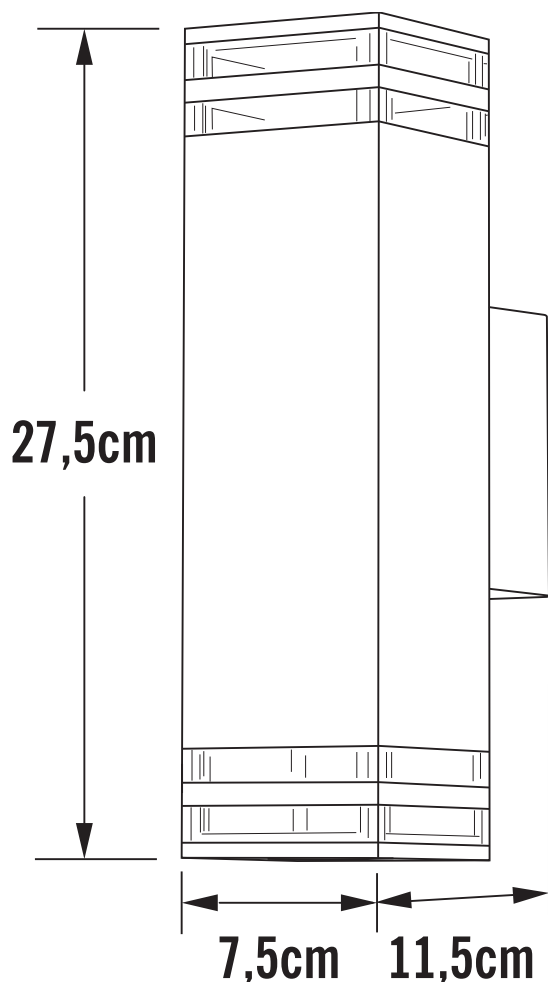

SPECIFICATION

- Ingress protection: IP44
- Class: Class I - Single Insulated, Earthed
- Voltage: 230V