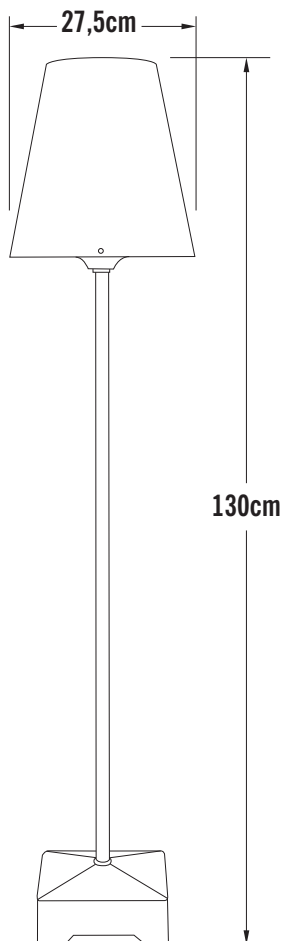

Konstsmide - Lucca - 456-400EE - Blue IP44 Outdoor Portable Lamp

REFERENCE

- SKU: FCL-17444
- Supplier SKU: 456-400EE
- Barcode: 7318304564009

CATEGORY

- Brand: Konstsmide
- Family: Lucca
- Category: Outdoor Lighting / Portable / Floor

APPEARANCE

- Base: Blue Paint

DIMENSION

- Height: 1300mm
- Width: 275mm
- Depth: 275mm
- Weight: 7.2kg

LIGHT SOURCE

- Lamp included: No
- Lamp detail: 60W Max E27 ES (required)
- Dimmable
- Energy class: Not applicable
- Switch: No