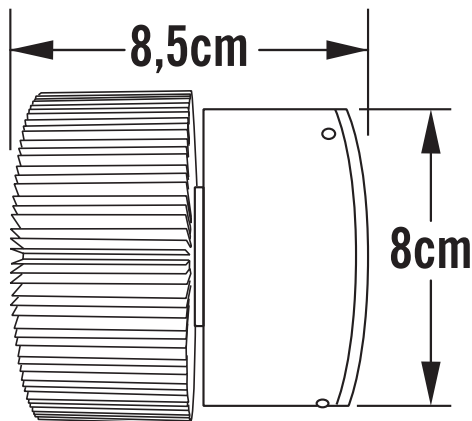

SPECIFICATION

- Ingress protection: IP54
- Class: Class I - Single Insulated, Earthed
- Voltage: 230V