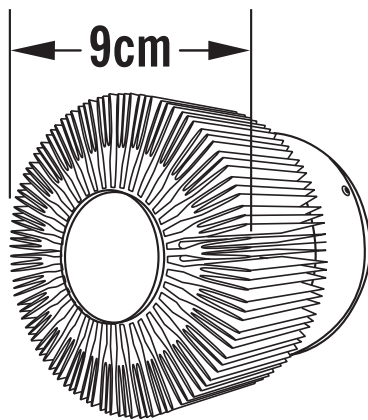

SPECIFICATION

- Ingress protection: IP54
- Class: Class I - Single Insulated, Earthed
- Voltage: 230V