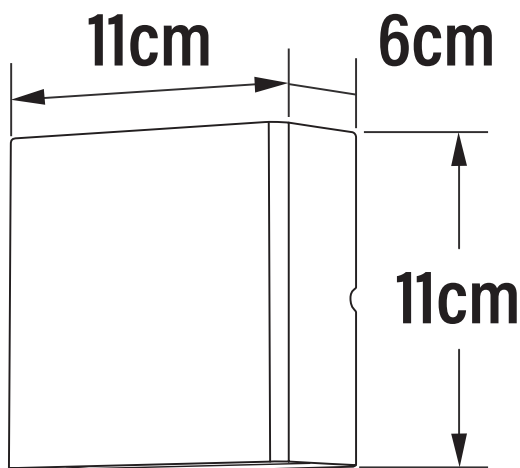

SPECIFICATION

- Ingress protection: IP54
- Class: Class I - Single Insulated, Earthed
- Voltage: 230V