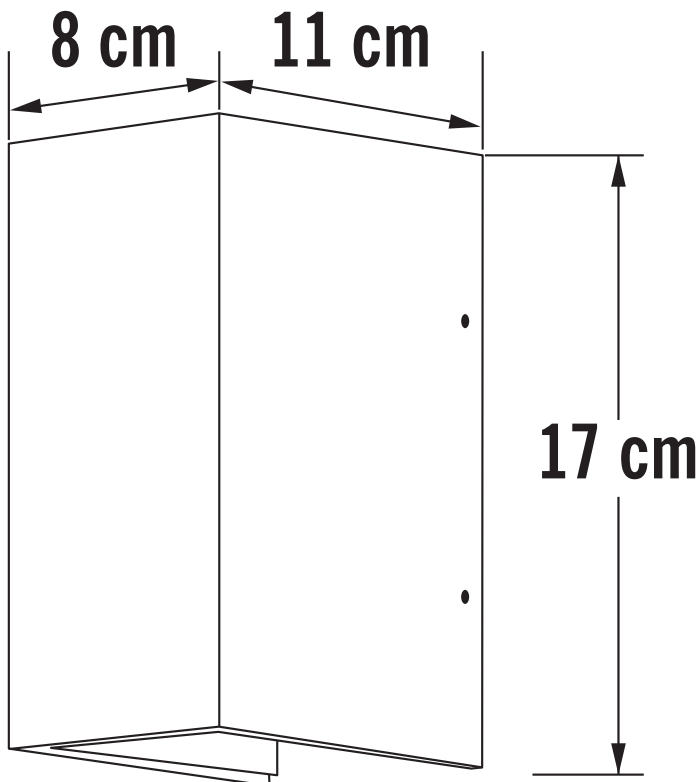

SPECIFICATION

- Ingress protection: IP54
- Class: Class I - Single Insulated, Earthed
- Voltage: 230V