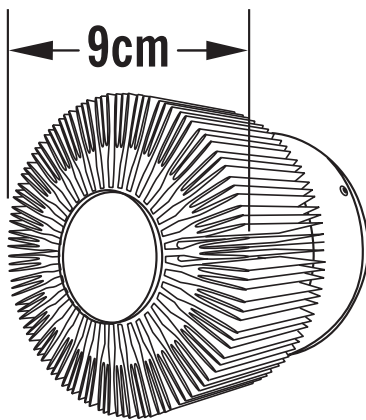

SPECIFICATION

- Ingress protection: IP54
- Class: Class I - Single Insulated, Earthed
- Voltage: 230V