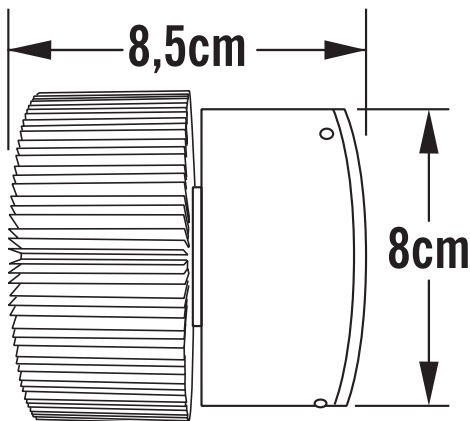

SPECIFICATION

- Ingress protection: IP54
- Class: Class I - Single Insulated, Earthed
- Voltage: 230V