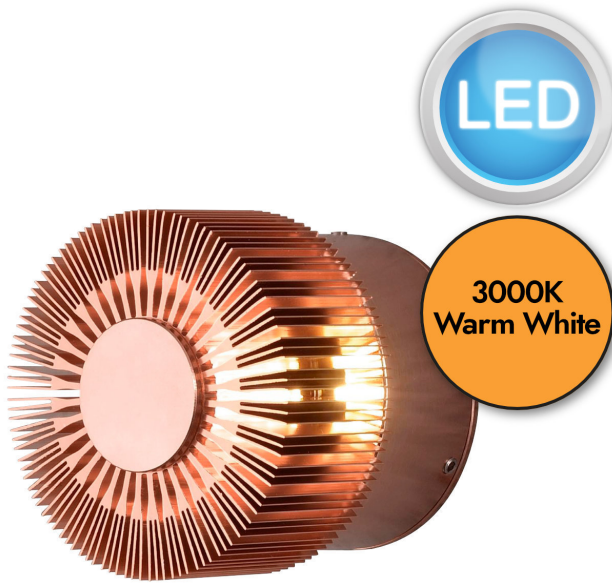

Konstsmide - Monza - 7900-900 - LED Copper IP54 Outdoor Wall Washer Light

REFERENCE

- SKU: FCL-17448
- Supplier SKU: 7900-900
- Barcode: 7318307900903

CATEGORY

- Brand: Konstsmide
- Family: Monza
- Category: Outdoor Lighting / Wall / Washer

APPEARANCE

- Base: Polished Copper Plate

DIMENSION

- Height: 90mm
- Width: 90mm
- Depth: 80mm
- Weight: .48kg

LIGHT SOURCE

- Lamp included: Yes
- Lamp detail: 3W LED (included)
- Non-dimmable
- Kelvin: 3000K (Warm White)
- Lumens: 160Lm
- Lamp hours: 20,000Hrs
- Colour render index: 80CRI
- Energy class: G
- Switch: No