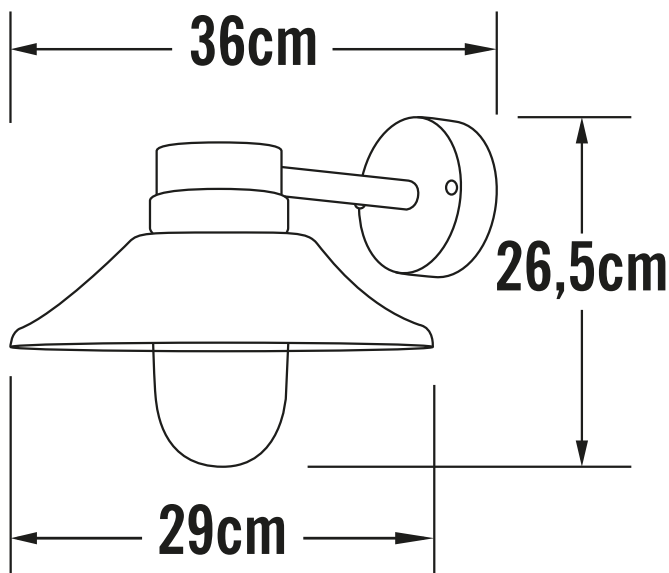

SPECIFICATION

- Ingress protection: IP54
- Class: Class I - Single Insulated, Earthed
- Voltage: 230V