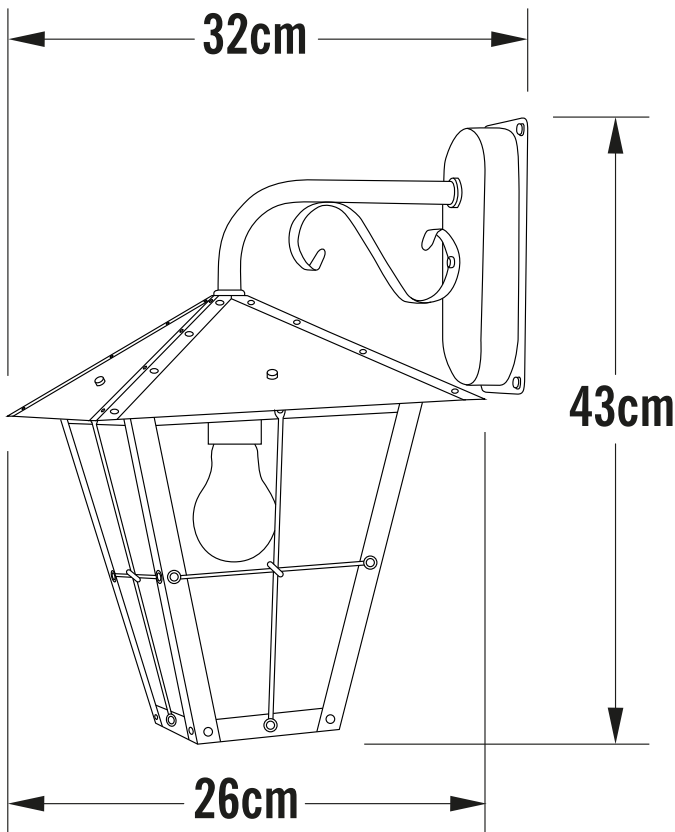

SPECIFICATION

- Ingress protection: IP23
- Class: Class I - Single Insulated, Earthed
- Voltage: 230V