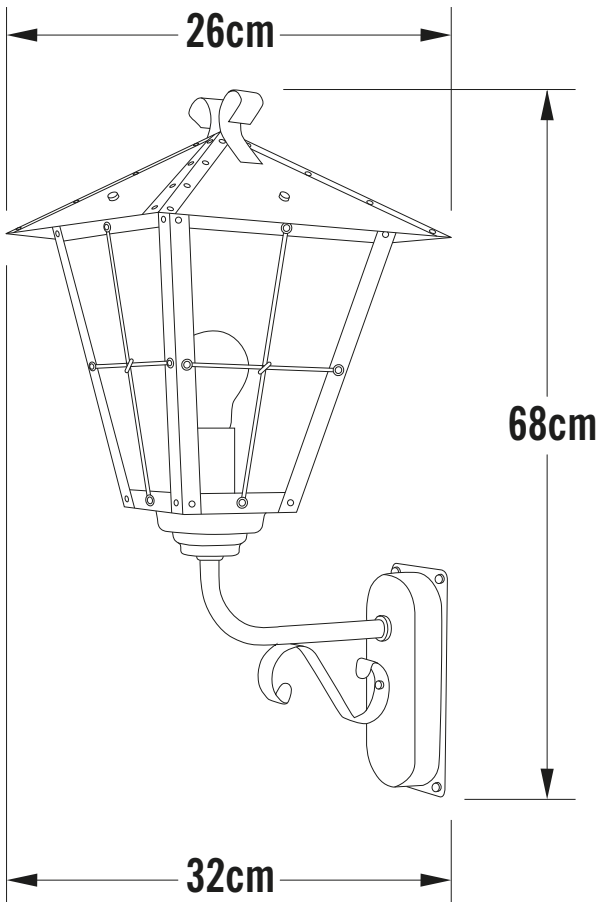

SPECIFICATION

- Ingress protection: IP23
- Class: Class I - Single Insulated, Earthed
- Voltage: 230V