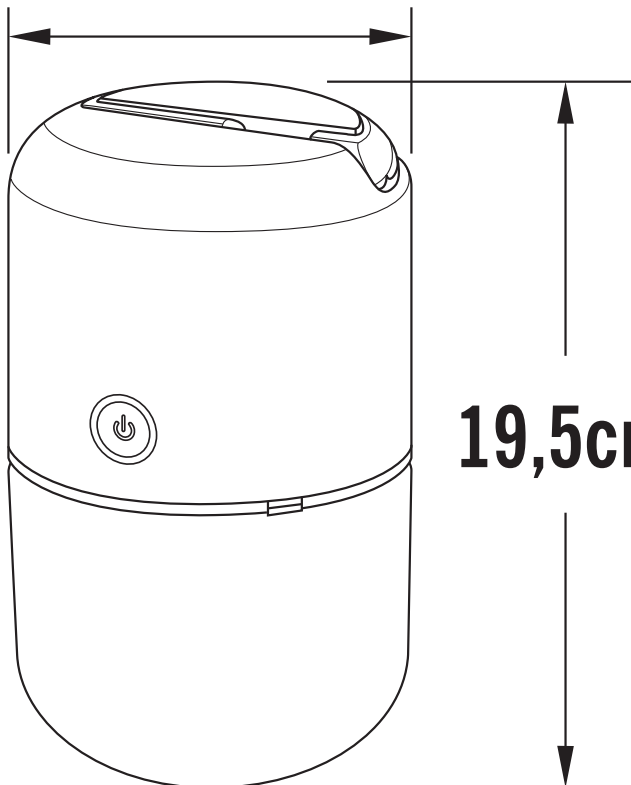

Konstsmide - Assisi - 7805-302 - LED Grey IP44 Solar Outdoor Portable Lamp

REFERENCE

- SKU: FCL-17455
- Supplier SKU: 7805-302
- Barcode: 7318308053028

CATEGORY

- Brand: Konstsmide
- Family: Assisi
- Category: Outdoor Lighting / Portable / Table

APPEARANCE

- Base: Grey Plastic

DIMENSION

- Height: 195mm
- Diameter: 120mm
- Weight: .45kg

LIGHT SOURCE

- Lamp included: Yes
- Lamp detail: 1W LED (included)
- Dimmer included
- Kelvin: 3000K (Warm White)
- Lumens: 100Lm
- Lamp hours: 20,000Hrs
- Colour render index: 80CRI
- Switch: No

SPECIFICATION

- Ingress protection: IP44
- Sensor: Dusk til Dawn Photocell Sensor
- Class: Class III - Safe Extra Low Voltage Power Source
- Voltage: 3.7V (solar)

12cm

19,5cm

CONTACT