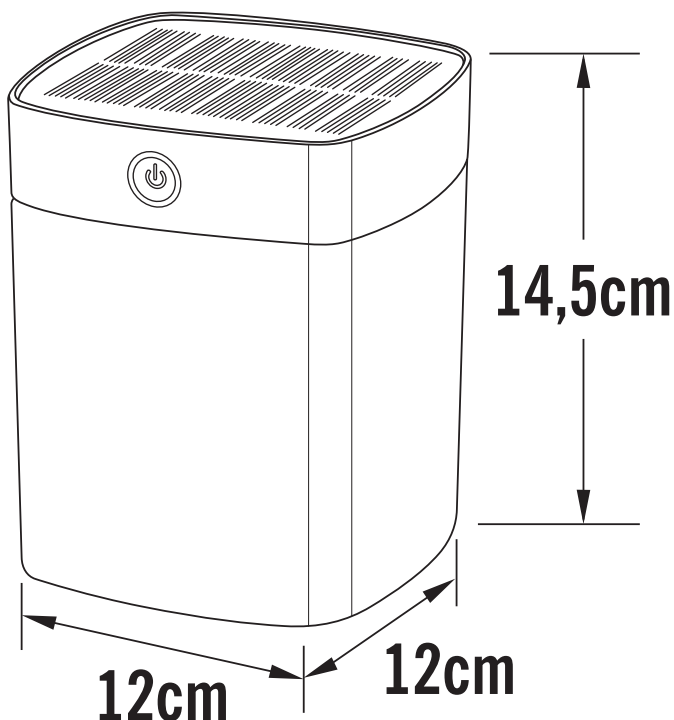

SPECIFICATION

- Ingress protection: IP44
- Sensor: Dusk til Dawn Photocell Sensor
- Class: Class III - Safe Extra Low Voltage Power Source
- Voltage: 3.7V (solar)