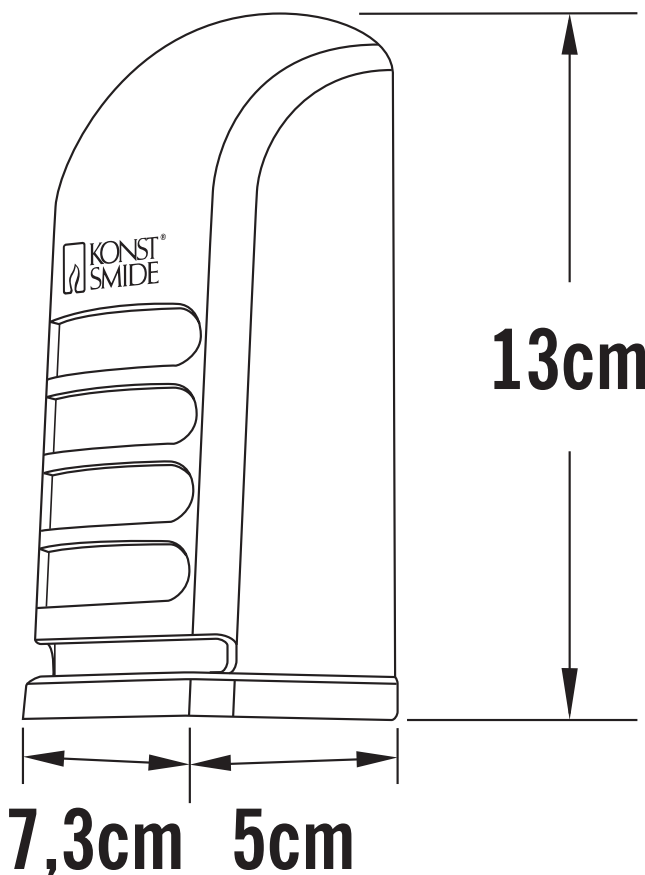

SPECIFICATION

- Ingress protection: IP54
- Sensor: PIR Motion Sensor
- Class: Class III - Safe Extra Low Voltage Power Source
- Voltage: 1.5V (battery operated, required)