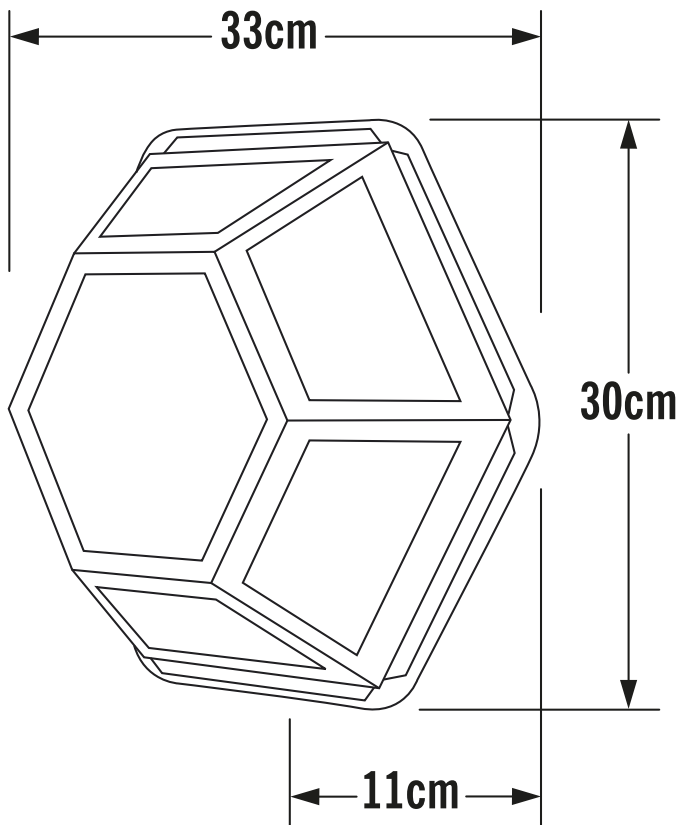

Konstsmide - Castor - 533-900 - Copper Outdoor Half Lantern Wall Light

REFERENCE

- SKU: FCL-17459
- Supplier SKU: 533-900
- Barcode: 7318305339002

CATEGORY

- Brand: Konstsmide
- Family: Castor
- Category: Outdoor Lighting / Wall / Half Lantern

APPEARANCE

- Base: Polished Copper Plate

DIMENSION

- Height: 300mm
- Width: 330mm
- Depth: 110mm
- Weight: 1.2kg

LIGHT SOURCE

- Lamp included: No
- Lamp detail: 60W Max E27 ES (required)
- Dimmable
- Energy class: Not applicable
- Switch: No

SPECIFICATION

- Ingress protection: IP23
- Class: Class I - Single Insulated, Earthed
- Voltage: 230V

CONTACT