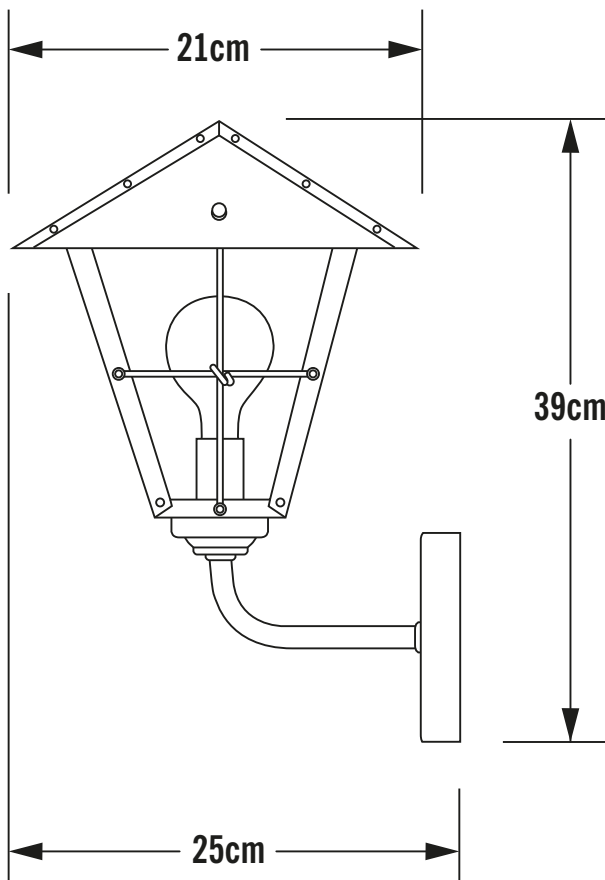

SPECIFICATION

- Ingress protection: IP23
- Class: Class I - Single Insulated, Earthed
- Voltage: 230V