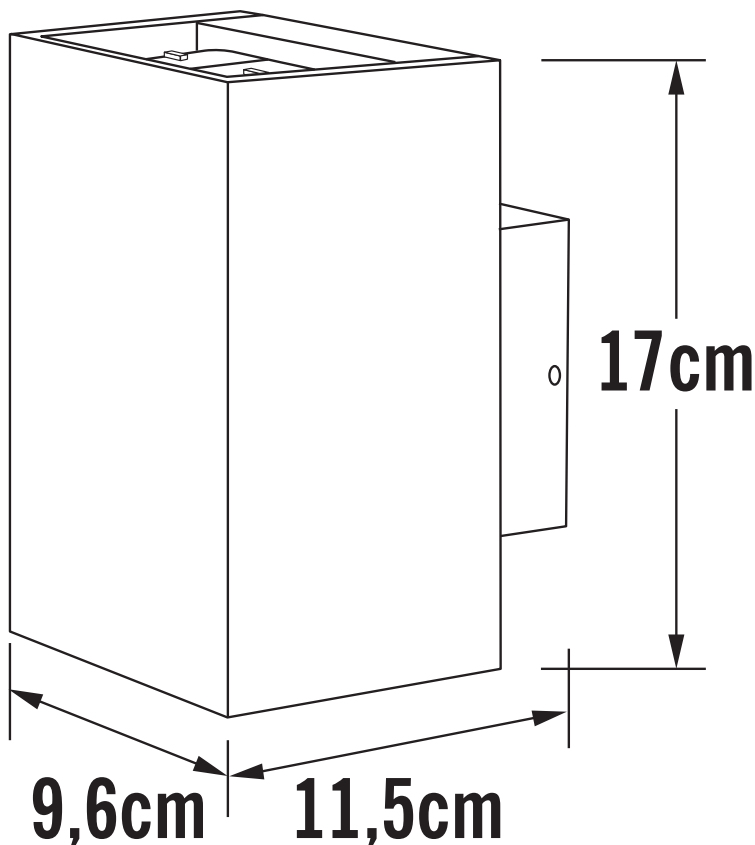

SPECIFICATION

- Ingress protection: IP54
- Class: Class I - Single Insulated, Earthed
- Voltage: 230V