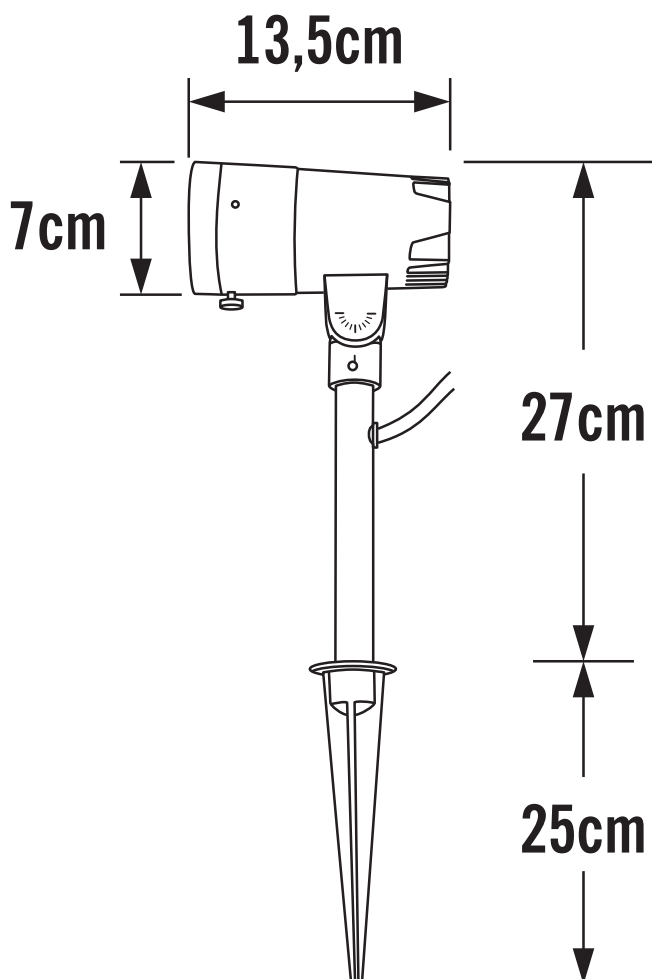

Konstsmide - Andria - 7475-370EE - LED Dark Grey IP44 Outdoor Spike Light

REFERENCE

- SKU: FCL-17462
- Supplier SKU: 7475-370EE
- Barcode: 7318307475371

CATEGORY

- Brand: Konstsmide
- Family: Andria
- Category: Outdoor Lighting / Post & Pedestal / Spike

APPEARANCE

- Base: Dark Grey Paint

DIMENSION

- Height: 270mm
- Width: 70mm
- Depth: 135mm
- Weight: .8kg

LIGHT SOURCE

- Lamp included: Yes
- Lamp detail: 3W LED (included)
- Non-dimmable
- Kelvin: 3000K (Warm White)
- Lumens: 210Lm
- Lamp hours: 20,000Hrs
- Colour render index: 80CRI
- Energy class: G
- Switch: No

SPECIFICATION

- Ingress protection: IP44
- Class: Class III - Safe Extra Low Voltage Power Source
- Voltage: 12V (driver included)

CONTACT