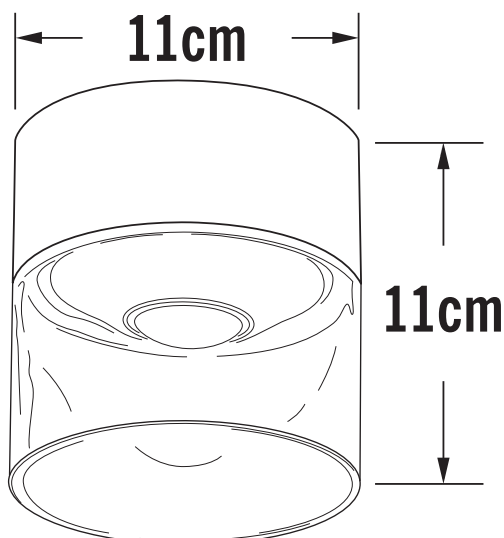

SPECIFICATION

- Ingress protection: IP54
- Class: Class I - Single Insulated, Earthed
- Voltage: 230V