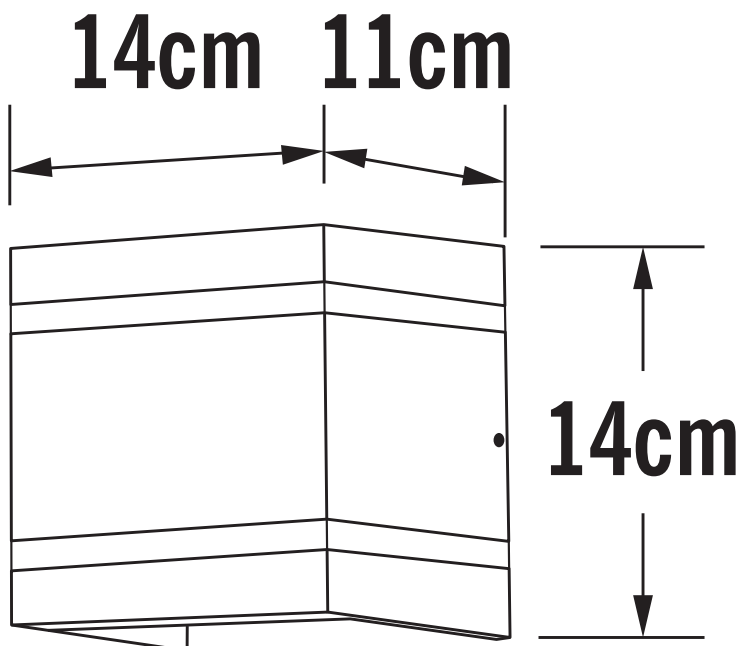

SPECIFICATION

- Ingress protection: IP54
- Class: Class I - Single Insulated, Earthed
- Voltage: 230V