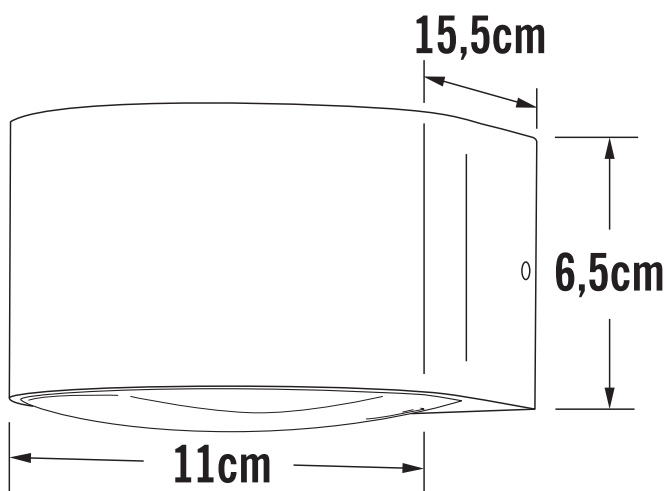

SPECIFICATION

- Ingress protection: IP54
- Class: Class I - Single Insulated, Earthed
- Voltage: 230V