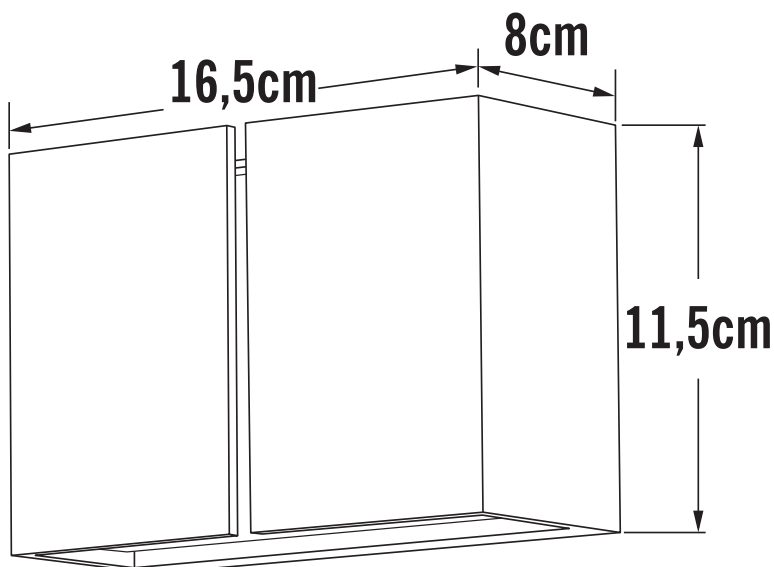

SPECIFICATION

- Ingress protection: IP54
- Class: Class I - Single Insulated, Earthed
- Voltage: 230V