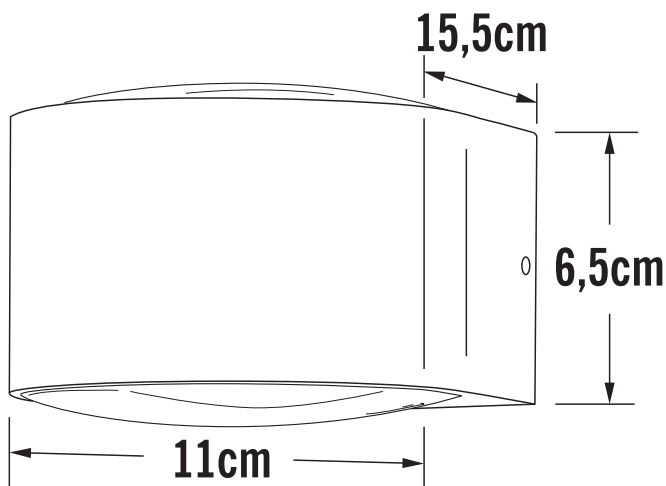

SPECIFICATION

- Ingress protection: IP54
- Class: Class I - Single Insulated, Earthed
- Voltage: 230V