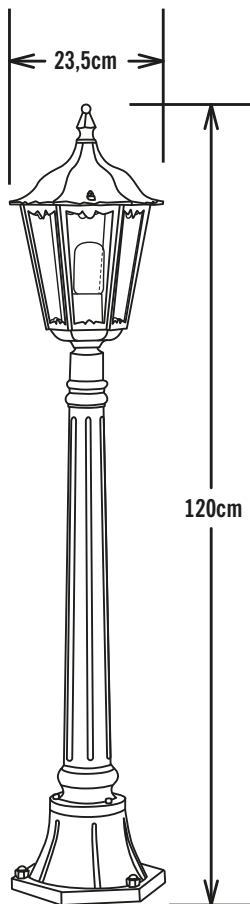

**Konstsmide - Firenze - 7215-600 - Green Outdoor Spike Light**

**REFERENCE**

- SKU: FCL-17472
- Supplier SKU: 7215-600
- Barcode: 7318307215601

**CATEGORY**

- Brand: Konstsmide
- Family: Firenze
- Category: Outdoor Lighting / Post & Pedestal / Spike

**APPEARANCE**

- Base: Green Paint

**DIMENSION**

- Height: 1200mm
- Width: 235mm
- Depth: 235mm
- Weight: 3.55kg

**LIGHT SOURCE**

- Lamp included: No
- Lamp detail: 100W Max E27 ES (required)
- Dimmable
- Energy class: Not applicable
- Switch: No