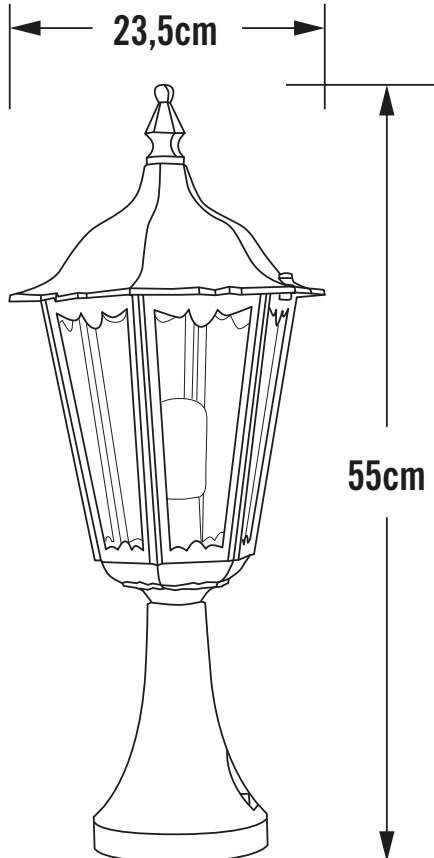

SPECIFICATION

- Ingress protection: IP43
- Class: Class I - Single Insulated, Earthed
- Voltage: 230V