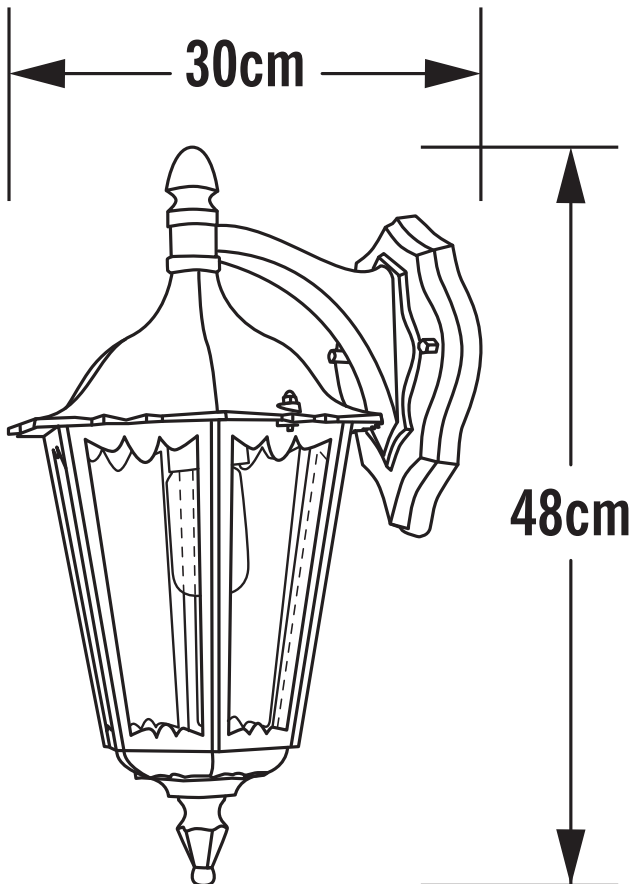

SPECIFICATION

- Ingress protection: IP43
- Class: Class I - Single Insulated, Earthed
- Voltage: 230V