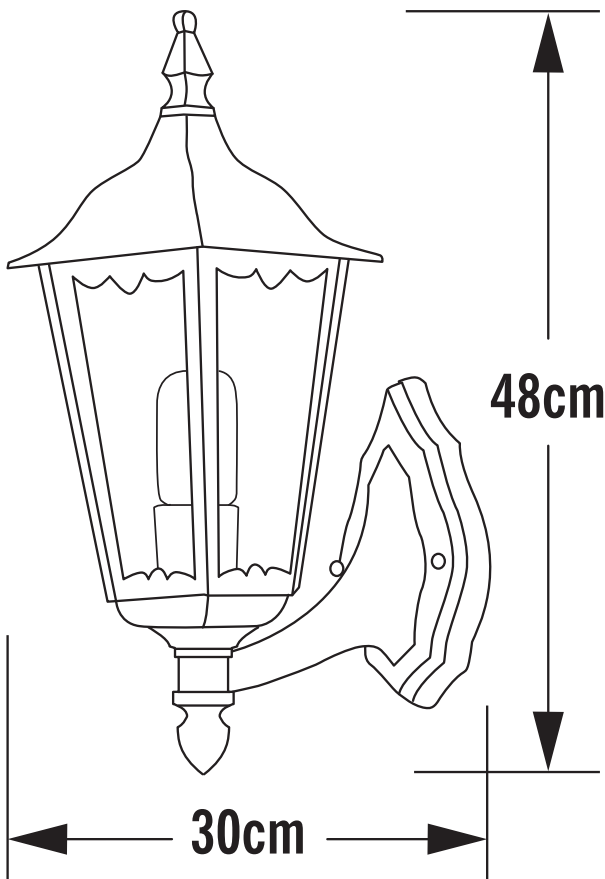

SPECIFICATION

- Ingress protection: IP43
- Class: Class I - Single Insulated, Earthed
- Voltage: 230V