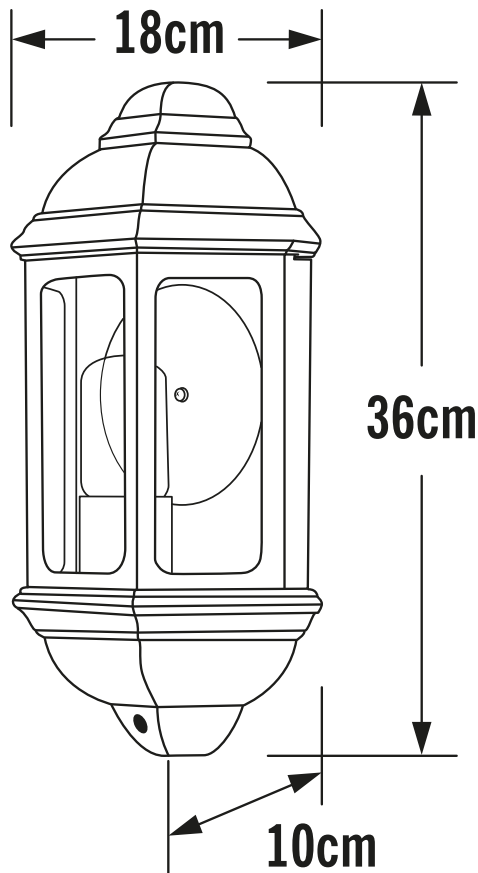

SPECIFICATION

- Ingress protection: IP43
- Class: Class I - Single Insulated, Earthed
- Voltage: 230V