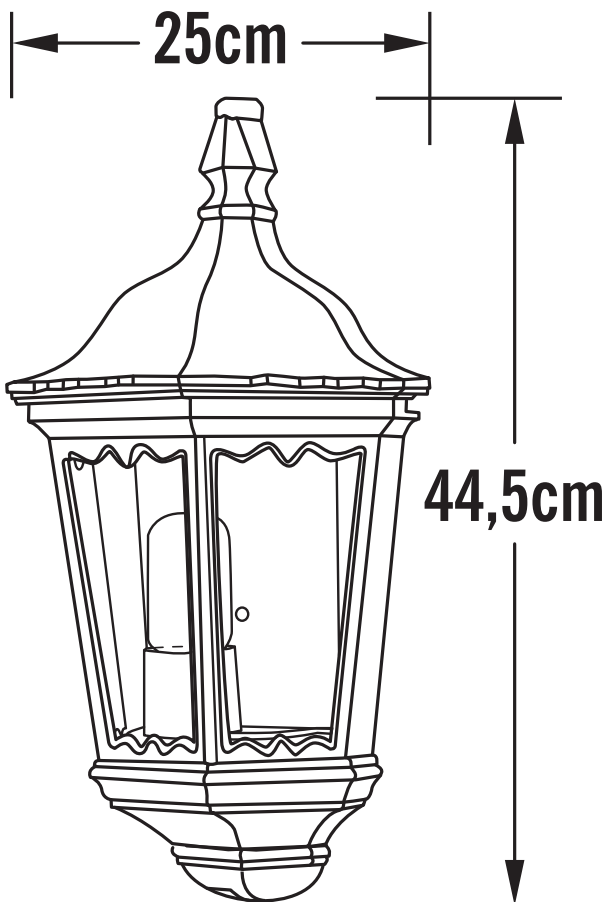

SPECIFICATION

- Ingress protection: IP43
- Class: Class I - Single Insulated, Earthed
- Voltage: 230V