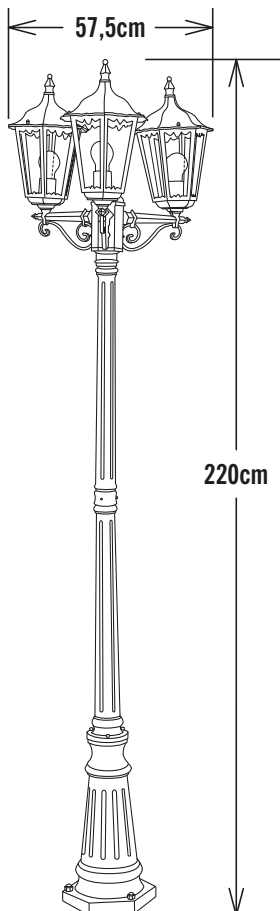

Konstsmide - Firenze - 7217-600 - Green 3 Light Outdoor Lamp Post

REFERENCE

- SKU: FCL-17481
- Supplier SKU: 7217-600
- Barcode: 7318307217605

CATEGORY

- Brand: Konstsmide
- Family: Firenze
- Category: Outdoor Lighting / Post & Pedestal / Lamp

APPEARANCE

- Base: Green Paint

DIMENSION

- Height: 2200mm
- Width: 575mm
- Depth: 575mm
- Weight: 8.57kg

LIGHT SOURCE

- Lamp included: No
- Lamp detail: 3 x 100W Max E27 ES (required)
- Dimmable
- Energy class: Not applicable
- Switch: No