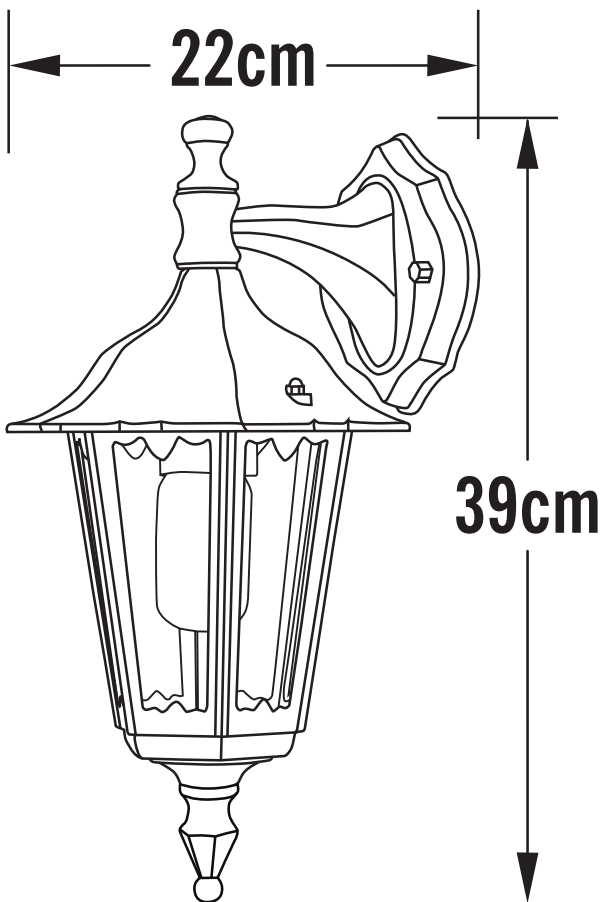

SPECIFICATION

- Ingress protection: IP43
- Class: Class I - Single Insulated, Earthed
- Voltage: 230V