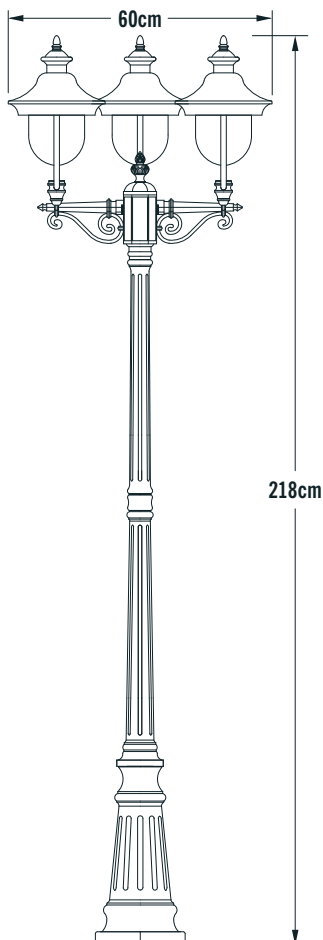

Konstsmide - Parma - 7227-600 - Green 3 Light Outdoor Lamp Post

REFERENCE

- SKU: FCL-17484
- Supplier SKU: 7227-600
- Barcode: 7318307227604

CATEGORY

- Brand: Konstsmide
- Family: Parma
- Category: Outdoor Lighting / Post & Pedestal / Lamp

APPEARANCE

- Base: Green Paint

DIMENSION

- Height: 2180mm
- Width: 600mm
- Depth: 600mm
- Weight: 9.15kg

LIGHT SOURCE

- Lamp included: No
- Lamp detail: 3 x 75W Max E27 ES (required)
- Dimmable
- Energy class: Not applicable
- Switch: No