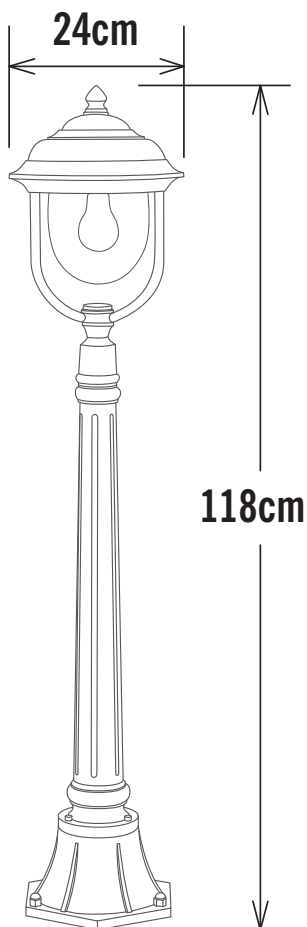

Konstsmide - Parma - 7225-600 - Green Outdoor Post Light

REFERENCE

- SKU: FCL-17485
- Supplier SKU: 7225-600
- Barcode: 7318307225600

CATEGORY

- Brand: Konstsmide
- Family: Parma
- Category: Outdoor Lighting / Post & Pedestal / Post

APPEARANCE

- Base: Green Paint

DIMENSION

- Height: 1180mm
- Diameter: 240mm
- Weight: 3.15kg

LIGHT SOURCE

- Lamp included: No
- Lamp detail: 75W Max E27 ES (required)
- Dimmable
- Energy class: Not applicable
- Switch: No