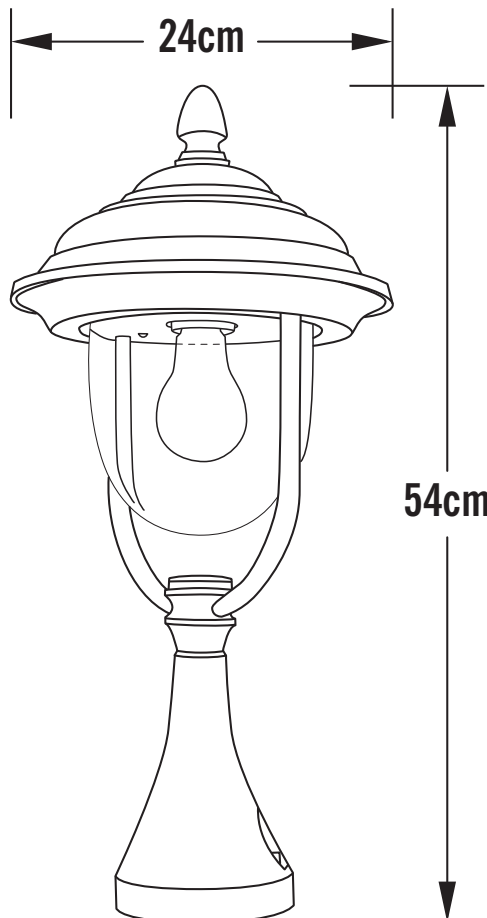

SPECIFICATION

- Ingress protection: IP43
- Class: Class I - Single Insulated, Earthed
- Voltage: 230V