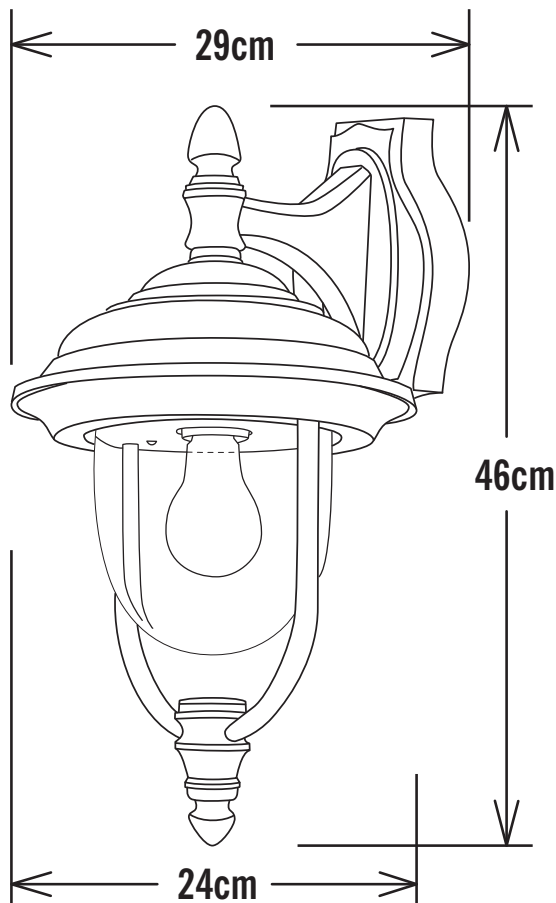

Konstsmide - Parma - 7222-600 - Green Outdoor Wall Light

REFERENCE

- SKU: FCL-17487
- Supplier SKU: 7222-600
- Barcode: 7318307222609

CATEGORY

- Brand: Konstsmide
- Family: Parma
- Category: Outdoor Lighting / Wall / Decorative

APPEARANCE

- Base: Green Paint

DIMENSION

- Height: 460mm
- Width: 240mm
- Depth: 290mm
- Weight: 1.45kg

LIGHT SOURCE

- Lamp included: No
- Lamp detail: 75W Max E27 ES (required)
- Dimmable
- Energy class: Not applicable
- Switch: No