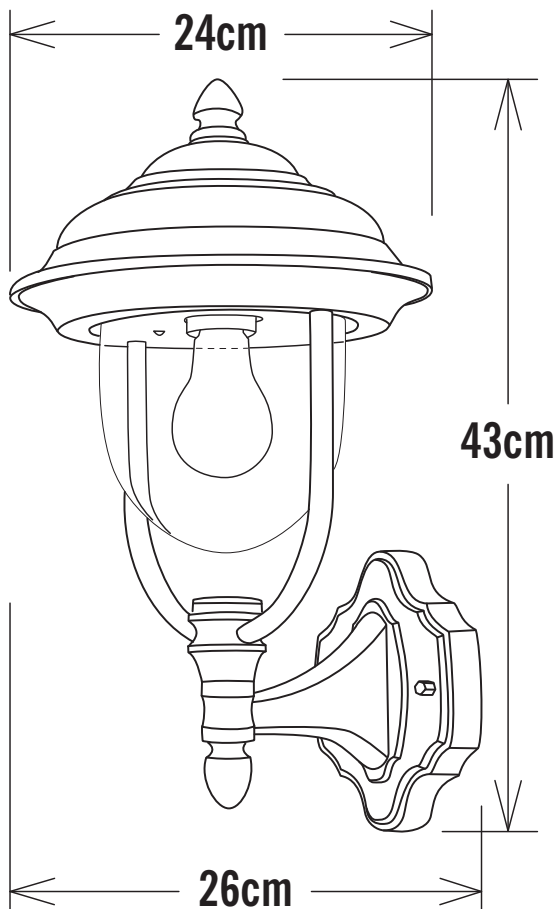

Konstsmide - Parma - 7223-600 - Green Outdoor Wall Light

REFERENCE

- SKU: FCL-17488
- Supplier SKU: 7223-600
- Barcode: 7318307223606

CATEGORY

- Brand: Konstsmide
- Family: Parma
- Category: Outdoor Lighting / Wall / Decorative

APPEARANCE

- Base: Green Paint

DIMENSION

- Height: 430mm
- Width: 240mm
- Depth: 260mm
- Weight: 1.4kg

LIGHT SOURCE

- Lamp included: No
- Lamp detail: 75W Max E27 ES (required)
- Dimmable
- Energy class: Not applicable
- Switch: No