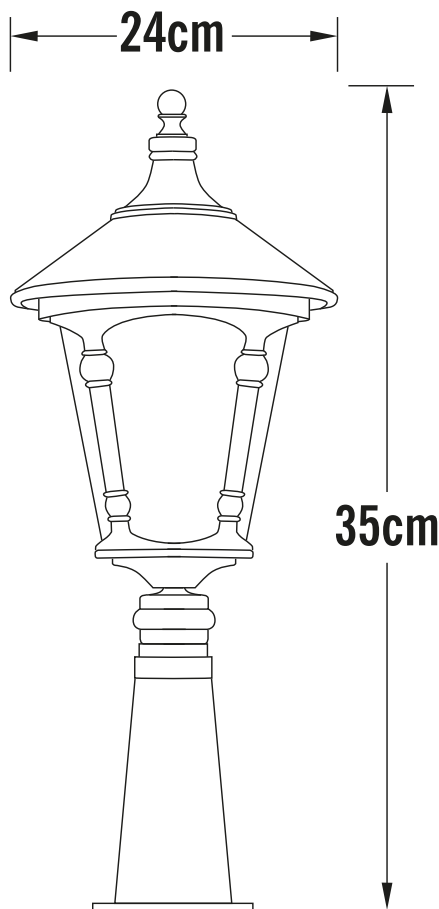

Konstsmide - Virgo - 578-600 - Green Outdoor Post Light

REFERENCE

- SKU: FCL-17490
- Supplier SKU: 578-600
- Barcode: 7318305786004

CATEGORY

- Brand: Konstsmide
- Family: Virgo
- Category: Outdoor Lighting / Post & Pedestal / Post

APPEARANCE

- Base: Green Paint

DIMENSION

- Height: 350mm
- Diameter: 240mm
- Weight: 2kg

LIGHT SOURCE

- Lamp included: No
- Lamp detail: 100W Max E27 ES (required)
- Dimmable
- Energy class: Not applicable
- Switch: No