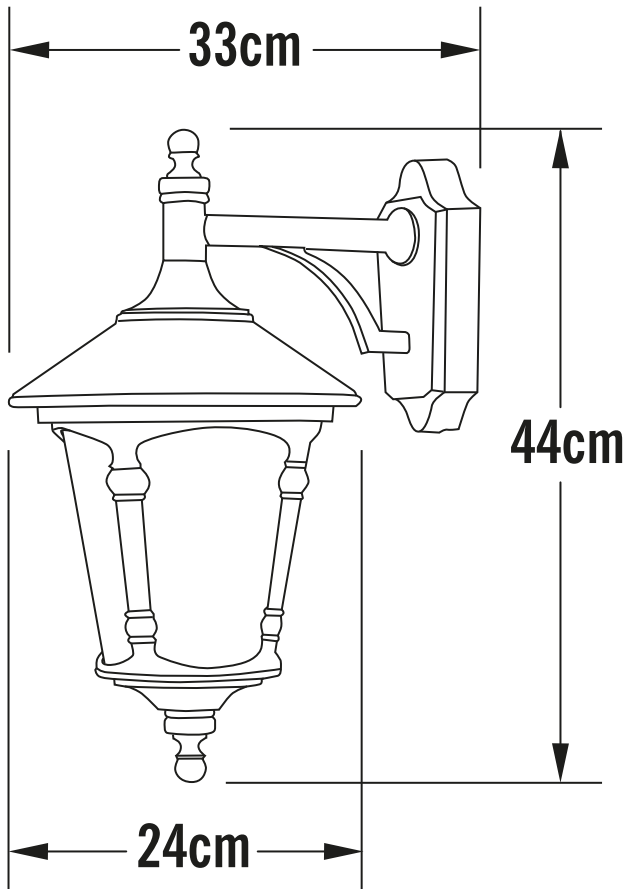

SPECIFICATION

- Ingress protection: IP23
- Class: Class I - Single Insulated, Earthed
- Voltage: 230V