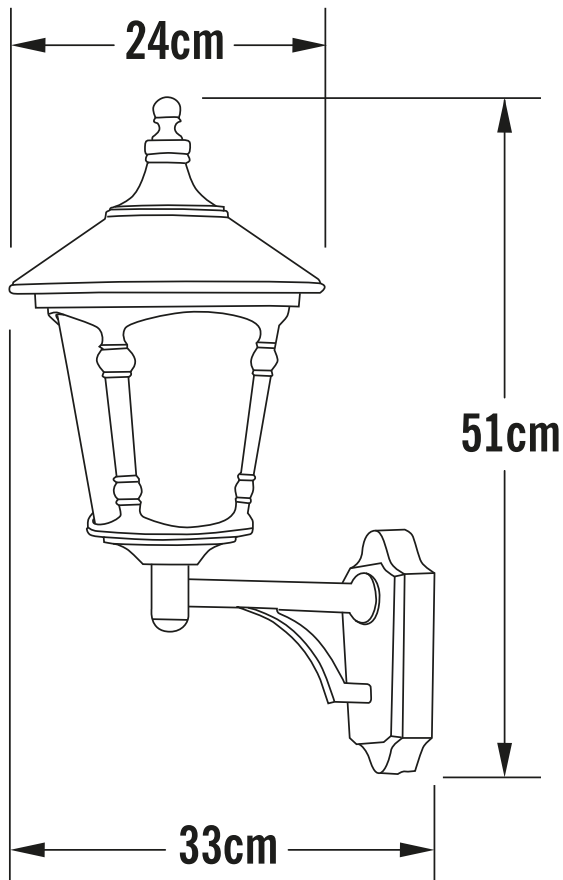

Konstsmide - Virgo - 571-600 - Green Outdoor Wall Light

REFERENCE

- SKU: FCL-17492
- Supplier SKU: 571-600
- Barcode: 7318305716001

CATEGORY

- Brand: Konstsmide
- Family: Virgo
- Category: Outdoor Lighting / Wall / Decorative

APPEARANCE

- Base: Green Paint

DIMENSION

- Height: 510mm
- Width: 240mm
- Depth: 330mm
- Weight: 2.4kg

LIGHT SOURCE

- Lamp included: No
- Lamp detail: 100W Max E27 ES (required)
- Dimmable
- Energy class: Not applicable
- Switch: No