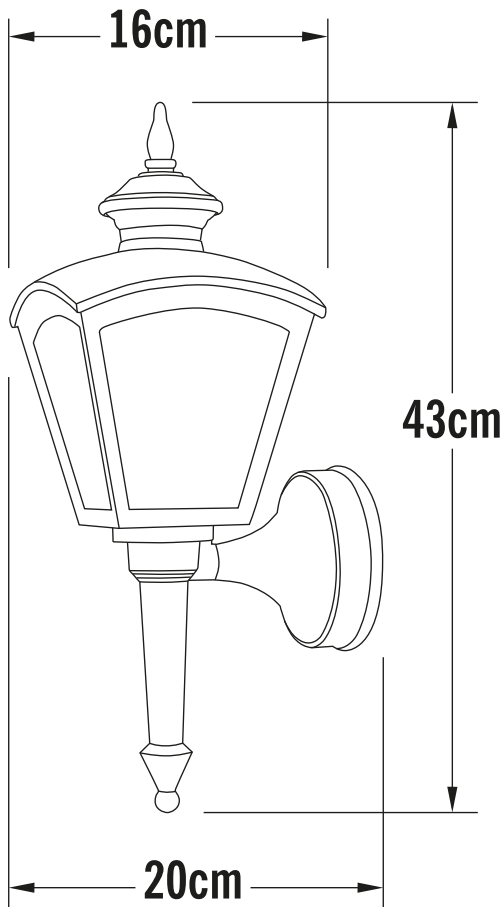

**Konstsmide - Cassiopeia - 480-600 - Green Outdoor Wall Light**

**REFERENCE**

- SKU: FCL-17496
- Supplier SKU: 480-600
- Barcode: 7318304806000

**CATEGORY**

- Brand: Konstsmide
- Family: Cassiopeia
- Category: Outdoor Lighting / Wall / Decorative

**APPEARANCE**

- Base: Green Paint

**DIMENSION**

- Height: 430mm
- Width: 160mm
- Depth: 200mm
- Weight: 1.45kg

**LIGHT SOURCE**

- Lamp included: No
- Lamp detail: 60W Max E27 ES (required)
- Dimmable
- Energy class: Not applicable
- Switch: No