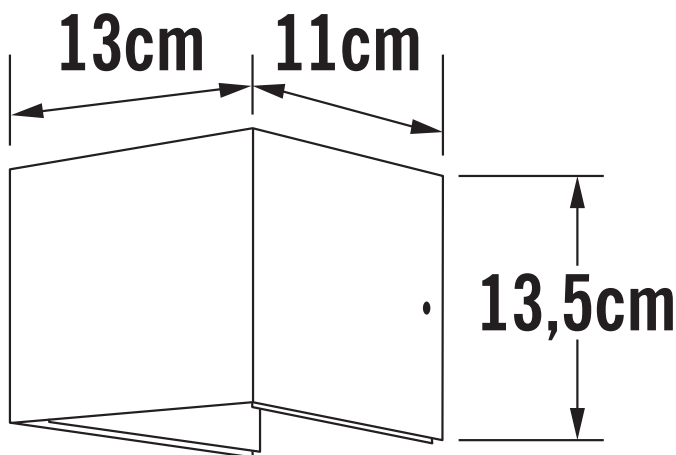

SPECIFICATION

- Ingress protection: IP54
- Class: Class I - Single Insulated, Earthed
- Voltage: 230V