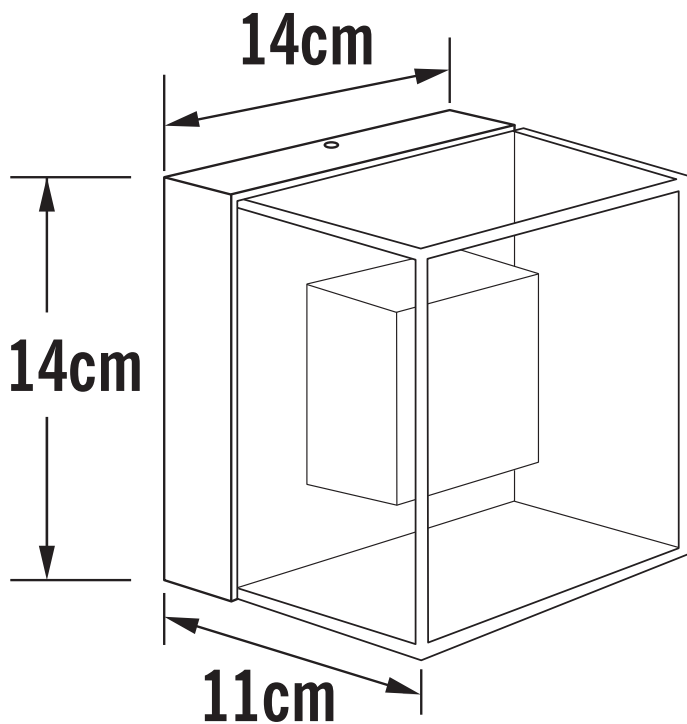

SPECIFICATION

- Ingress protection: IP54
- Class: Class I - Single Insulated, Earthed
- Voltage: 230V