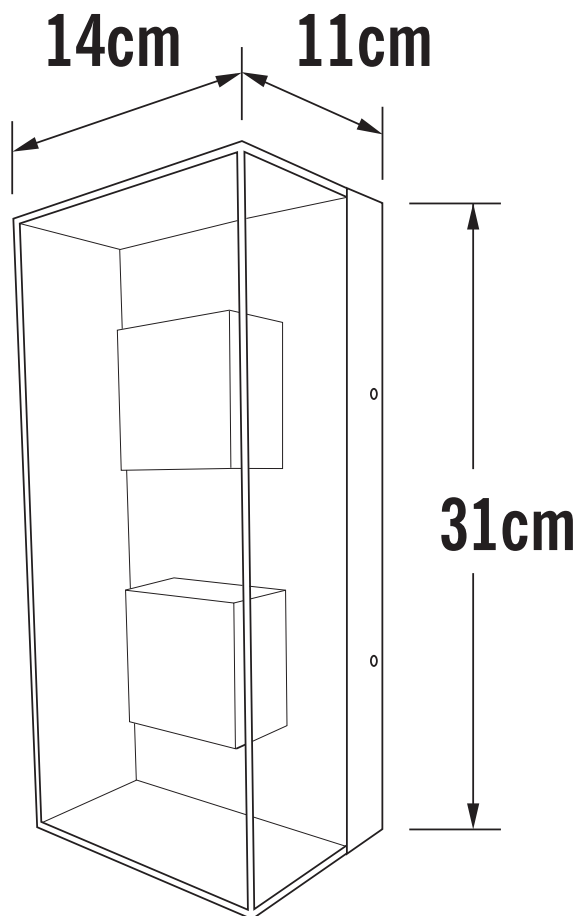

SPECIFICATION

- Ingress protection: IP54
- Class: Class I - Single Insulated, Earthed
- Voltage: 230V