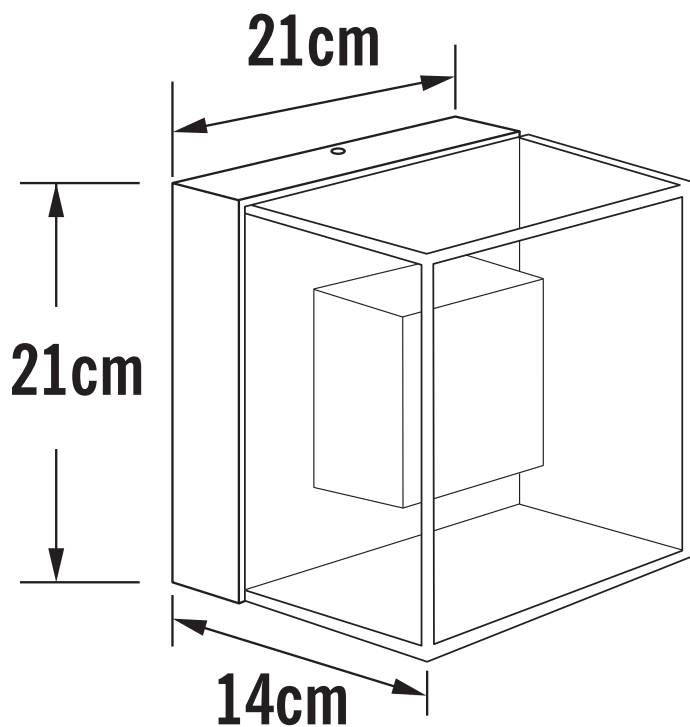

SPECIFICATION

- Ingress protection: IP54
- Class: Class I - Single Insulated, Earthed
- Voltage: 230V