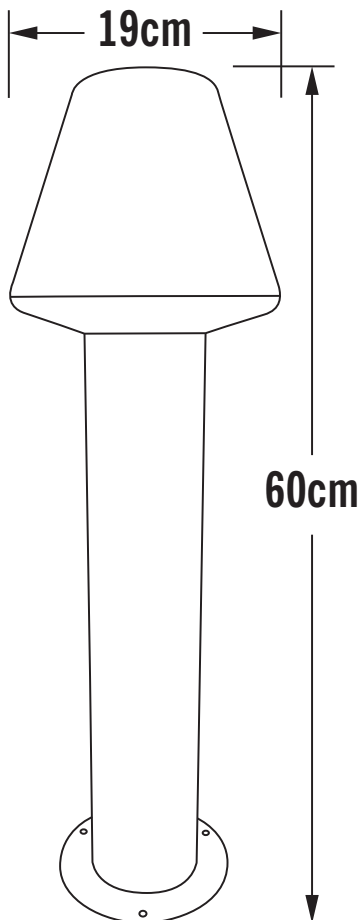

Konstsmide - Barletta - 7272-302 - Grey IP44 Outdoor Post Light

REFERENCE

- SKU: FCL-17514
- Supplier SKU: 7272-302
- Barcode: 7318302723026

CATEGORY

- Brand: Konstsmide
- Family: Barletta
- Category: Outdoor Lighting / Post & Pedestal / Post

APPEARANCE

- Base: Grey Paint

DIMENSION

- Height: 600mm
- Diameter: 190mm
- Weight: 1.15kg

LIGHT SOURCE

- Lamp included: No
- Lamp detail: 18W Max E27 ES (required)
- Dimmable
- Energy class: Not applicable
- Switch: No