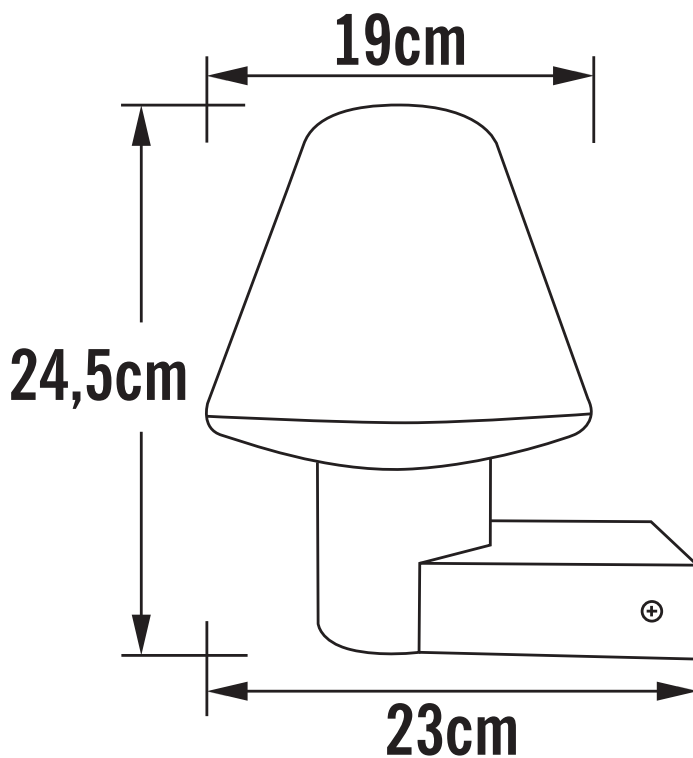

SPECIFICATION

- Ingress protection: IP44
- Class: Class I - Single Insulated, Earthed
- Voltage: 230V