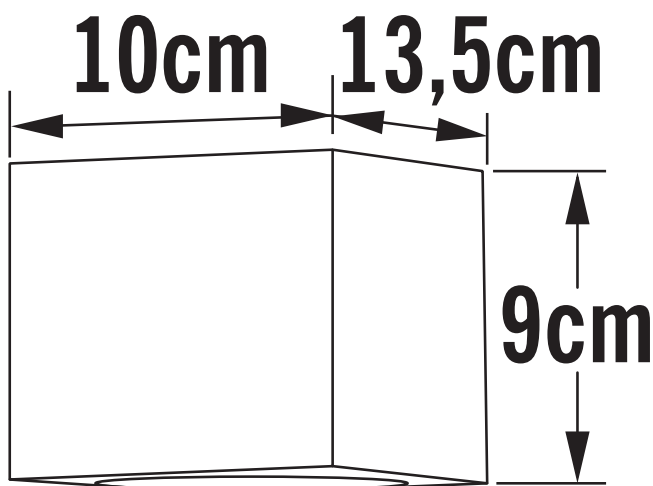

Konstsmide - Modena - 7341-300 - Grey IP44 Outdoor Wall Washer Light

REFERENCE

- SKU: FCL-17516
- Supplier SKU: 7341-300
- Barcode: 7318307341300

CATEGORY

- Brand: Konstsmide
- Family: Modena
- Category: Outdoor Lighting / Wall / Washer

APPEARANCE

- Base: Grey Paint

DIMENSION

- Height: 90mm
- Width: 100mm
- Depth: 135mm
- Weight: .76kg

LIGHT SOURCE

- Lamp included: No
- Lamp detail: 25W Max G9 Halogen (required)
- Dimmable
- Energy class: Not applicable
- Switch: No

SPECIFICATION

- Ingress protection: IP44
- Class: Class I - Single Insulated, Earthed
- Voltage: 230V

CONTACT