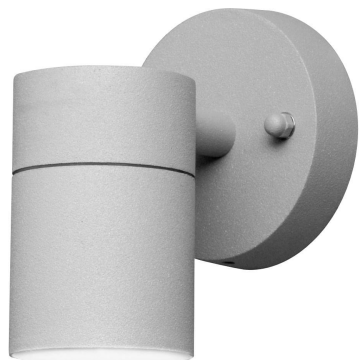

Konstsmide - Modena - 7572-300 - Grey IP44 Outdoor Wall Washer Light**REFERENCE**

- SKU: FCL-17518
- Supplier SKU: 7572-300
- Barcode: 7318307572308

CATEGORY

- Brand: Konstsmide
- Family: Modena
- Category: Outdoor Lighting / Wall / Washer

APPEARANCE

- Base: Grey Paint

DIMENSION

- Height: 90mm
- Width: 60mm
- Depth: 90mm
- Weight: .3kg

LIGHT SOURCE

- Lamp included: No
- Lamp detail: 35W Max GU10 Halogen (required)
- Dimmable
- Energy class: Not applicable
- Switch: No

SPECIFICATION

- Ingress protection: IP44
- Class: Class I - Single Insulated, Earthed
- Voltage: 230V

**CONTACT**