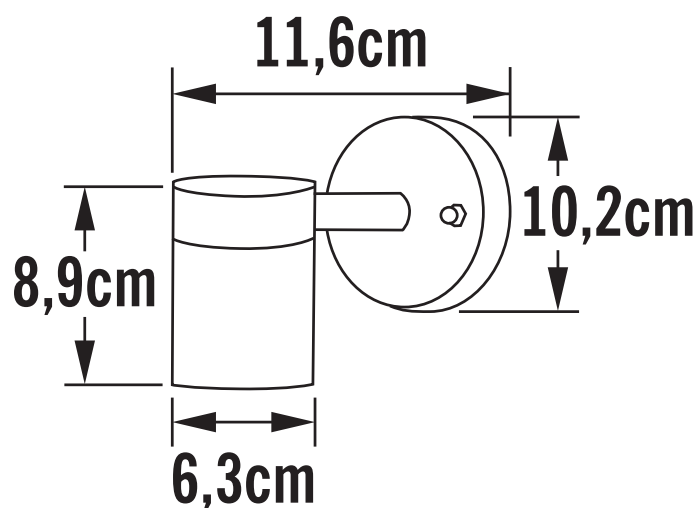

SPECIFICATION

- Ingress protection: IP44
- Class: Class I - Single Insulated, Earthed
- Voltage: 230V