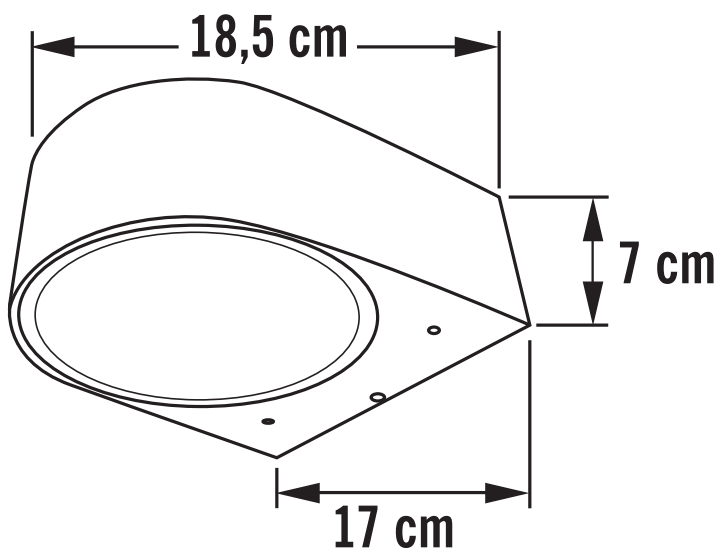

SPECIFICATION

- Ingress protection: IP44
- Class: Class I - Single Insulated, Earthed
- Voltage: 230V