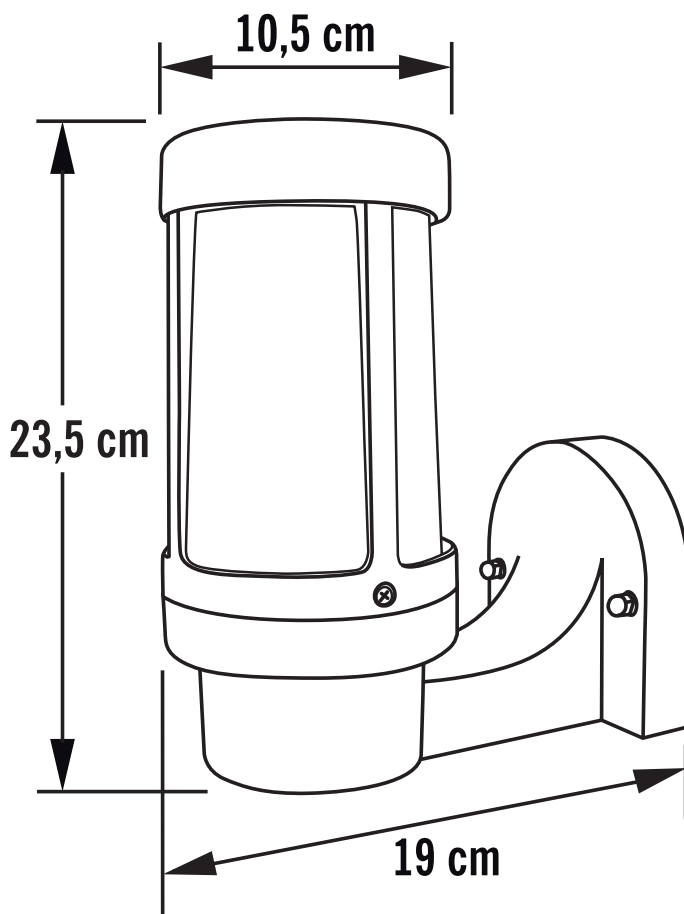

APPEARANCE

- Base: Grey Paint

DIMENSION

- Height: 235mm
- Width: 105mm
- Depth: 190mm
- Weight: 1.05kg

LIGHT SOURCE

- Lamp included: No
- Lamp detail: 60W Max E27 ES (required)
- Dimmable
- Energy class: Not applicable
- Switch: No

SPECIFICATION

- Ingress protection: IP44
- Class: Class I - Single Insulated, Earthed
- Voltage: 230V

CONTACT