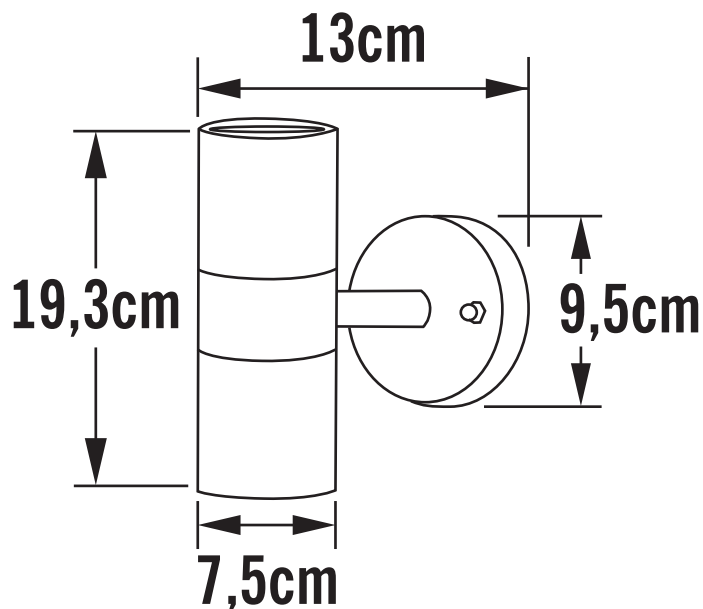

**APPEARANCE**

- Base: Grey Paint

**DIMENSION**

- Height: 195mm
- Width: 75mm
- Depth: 130mm
- Weight: .59kg

**LIGHT SOURCE**

- Lamp included: No
- Lamp detail: 2 x 35W Max GU10 Halogen (required)
- Dimmable
- Energy class: Not applicable
- Switch: No

**SPECIFICATION**

- Ingress protection: IP44
- Class: Class I - Single Insulated, Earthed
- Voltage: 230V

**CONTACT**